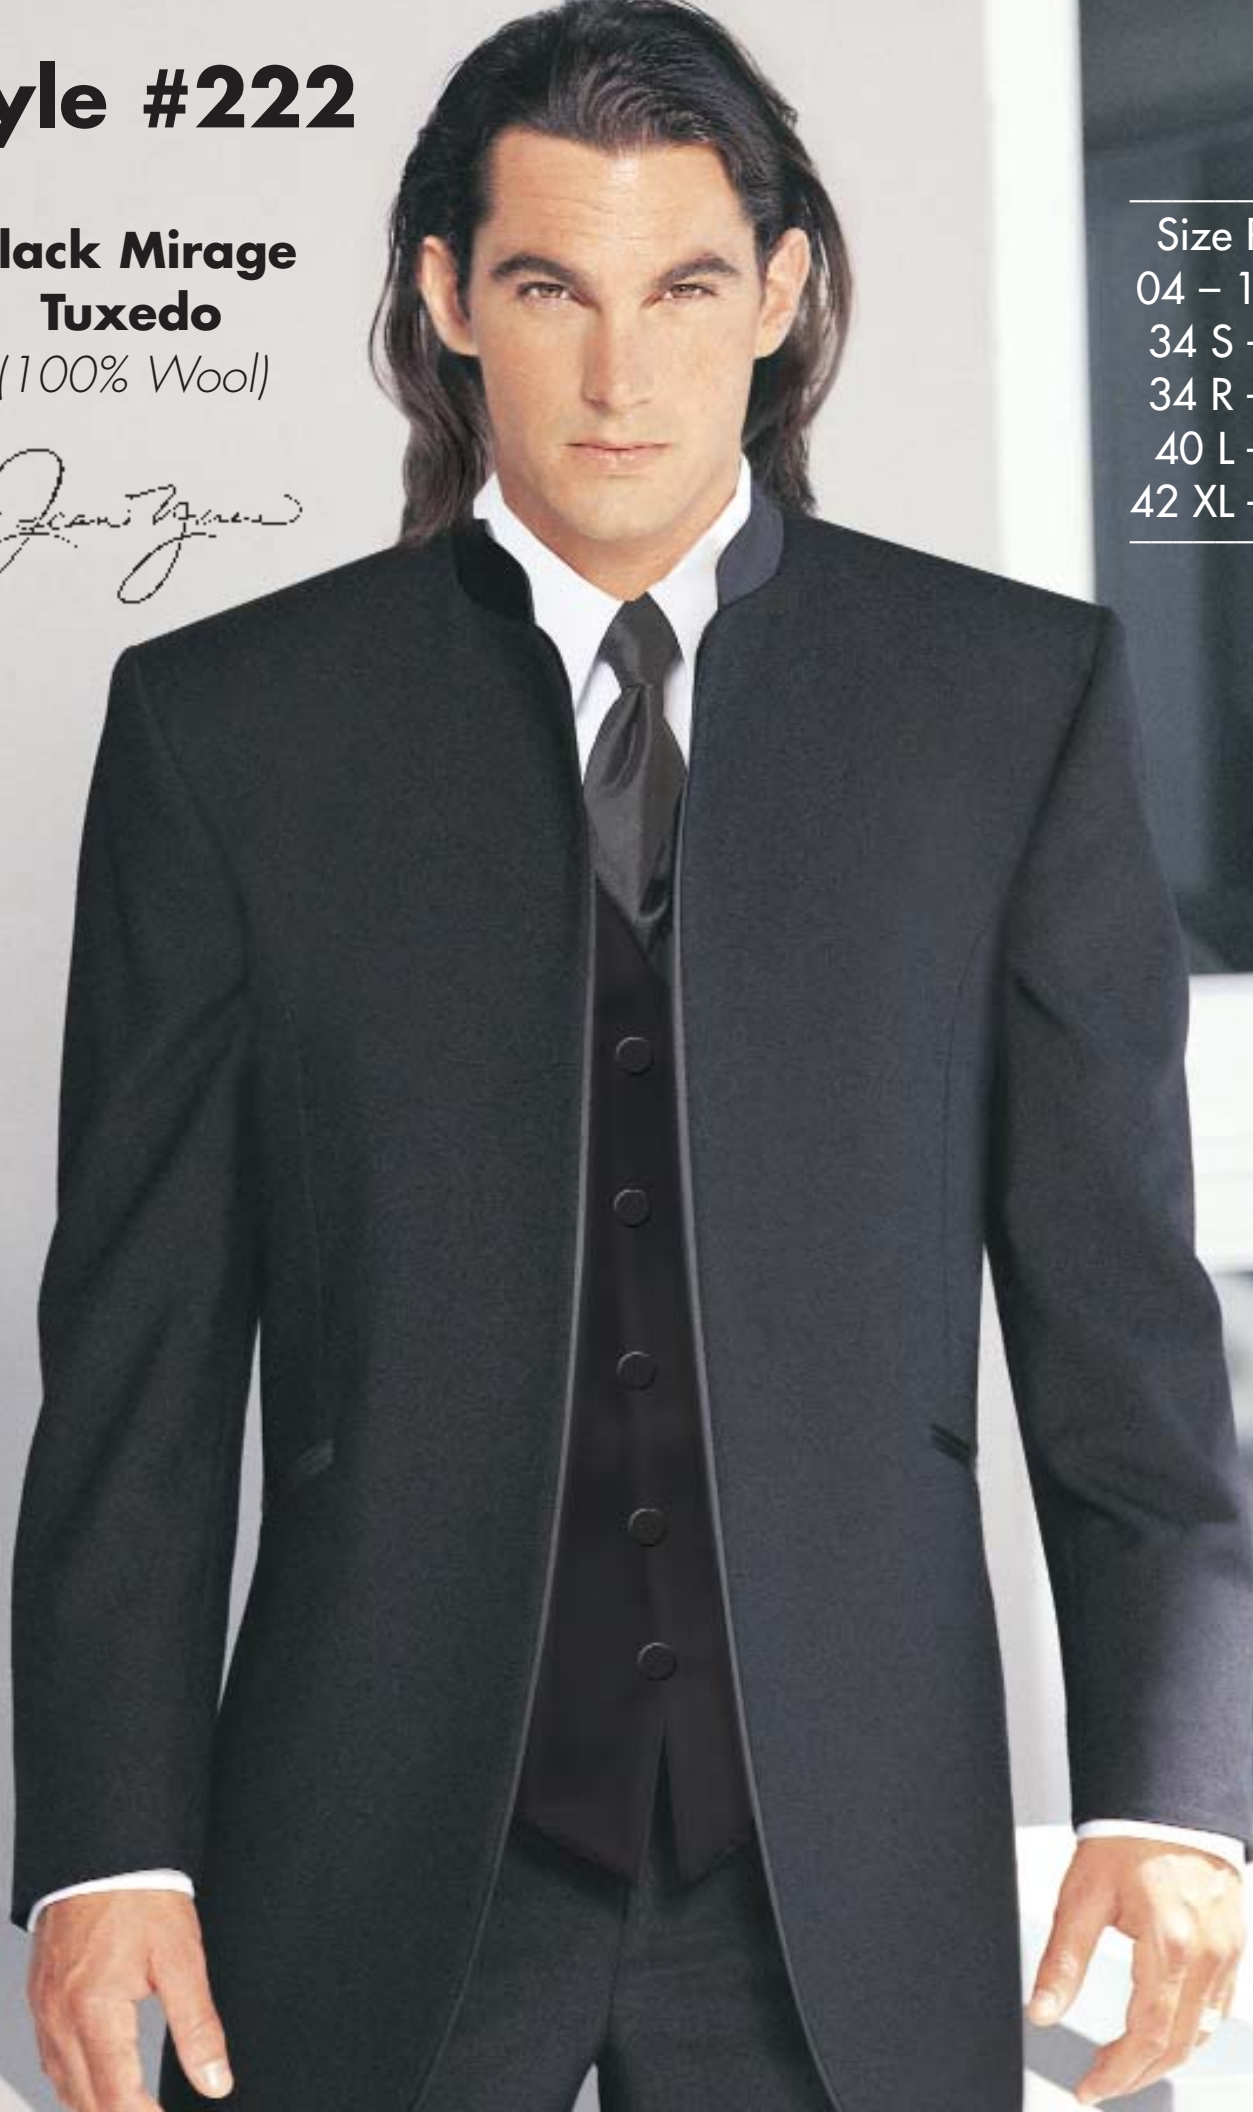

Silver Collection

Style #222

Black Mirage Tuxedo

(100% Wool)

Jeani Jones

Size Range
04 – 16 Boys
34 S – 48 S
34 R – 52 R
40 L – 56 L
42 XL – 48 XL

Silver Collection

Style #220