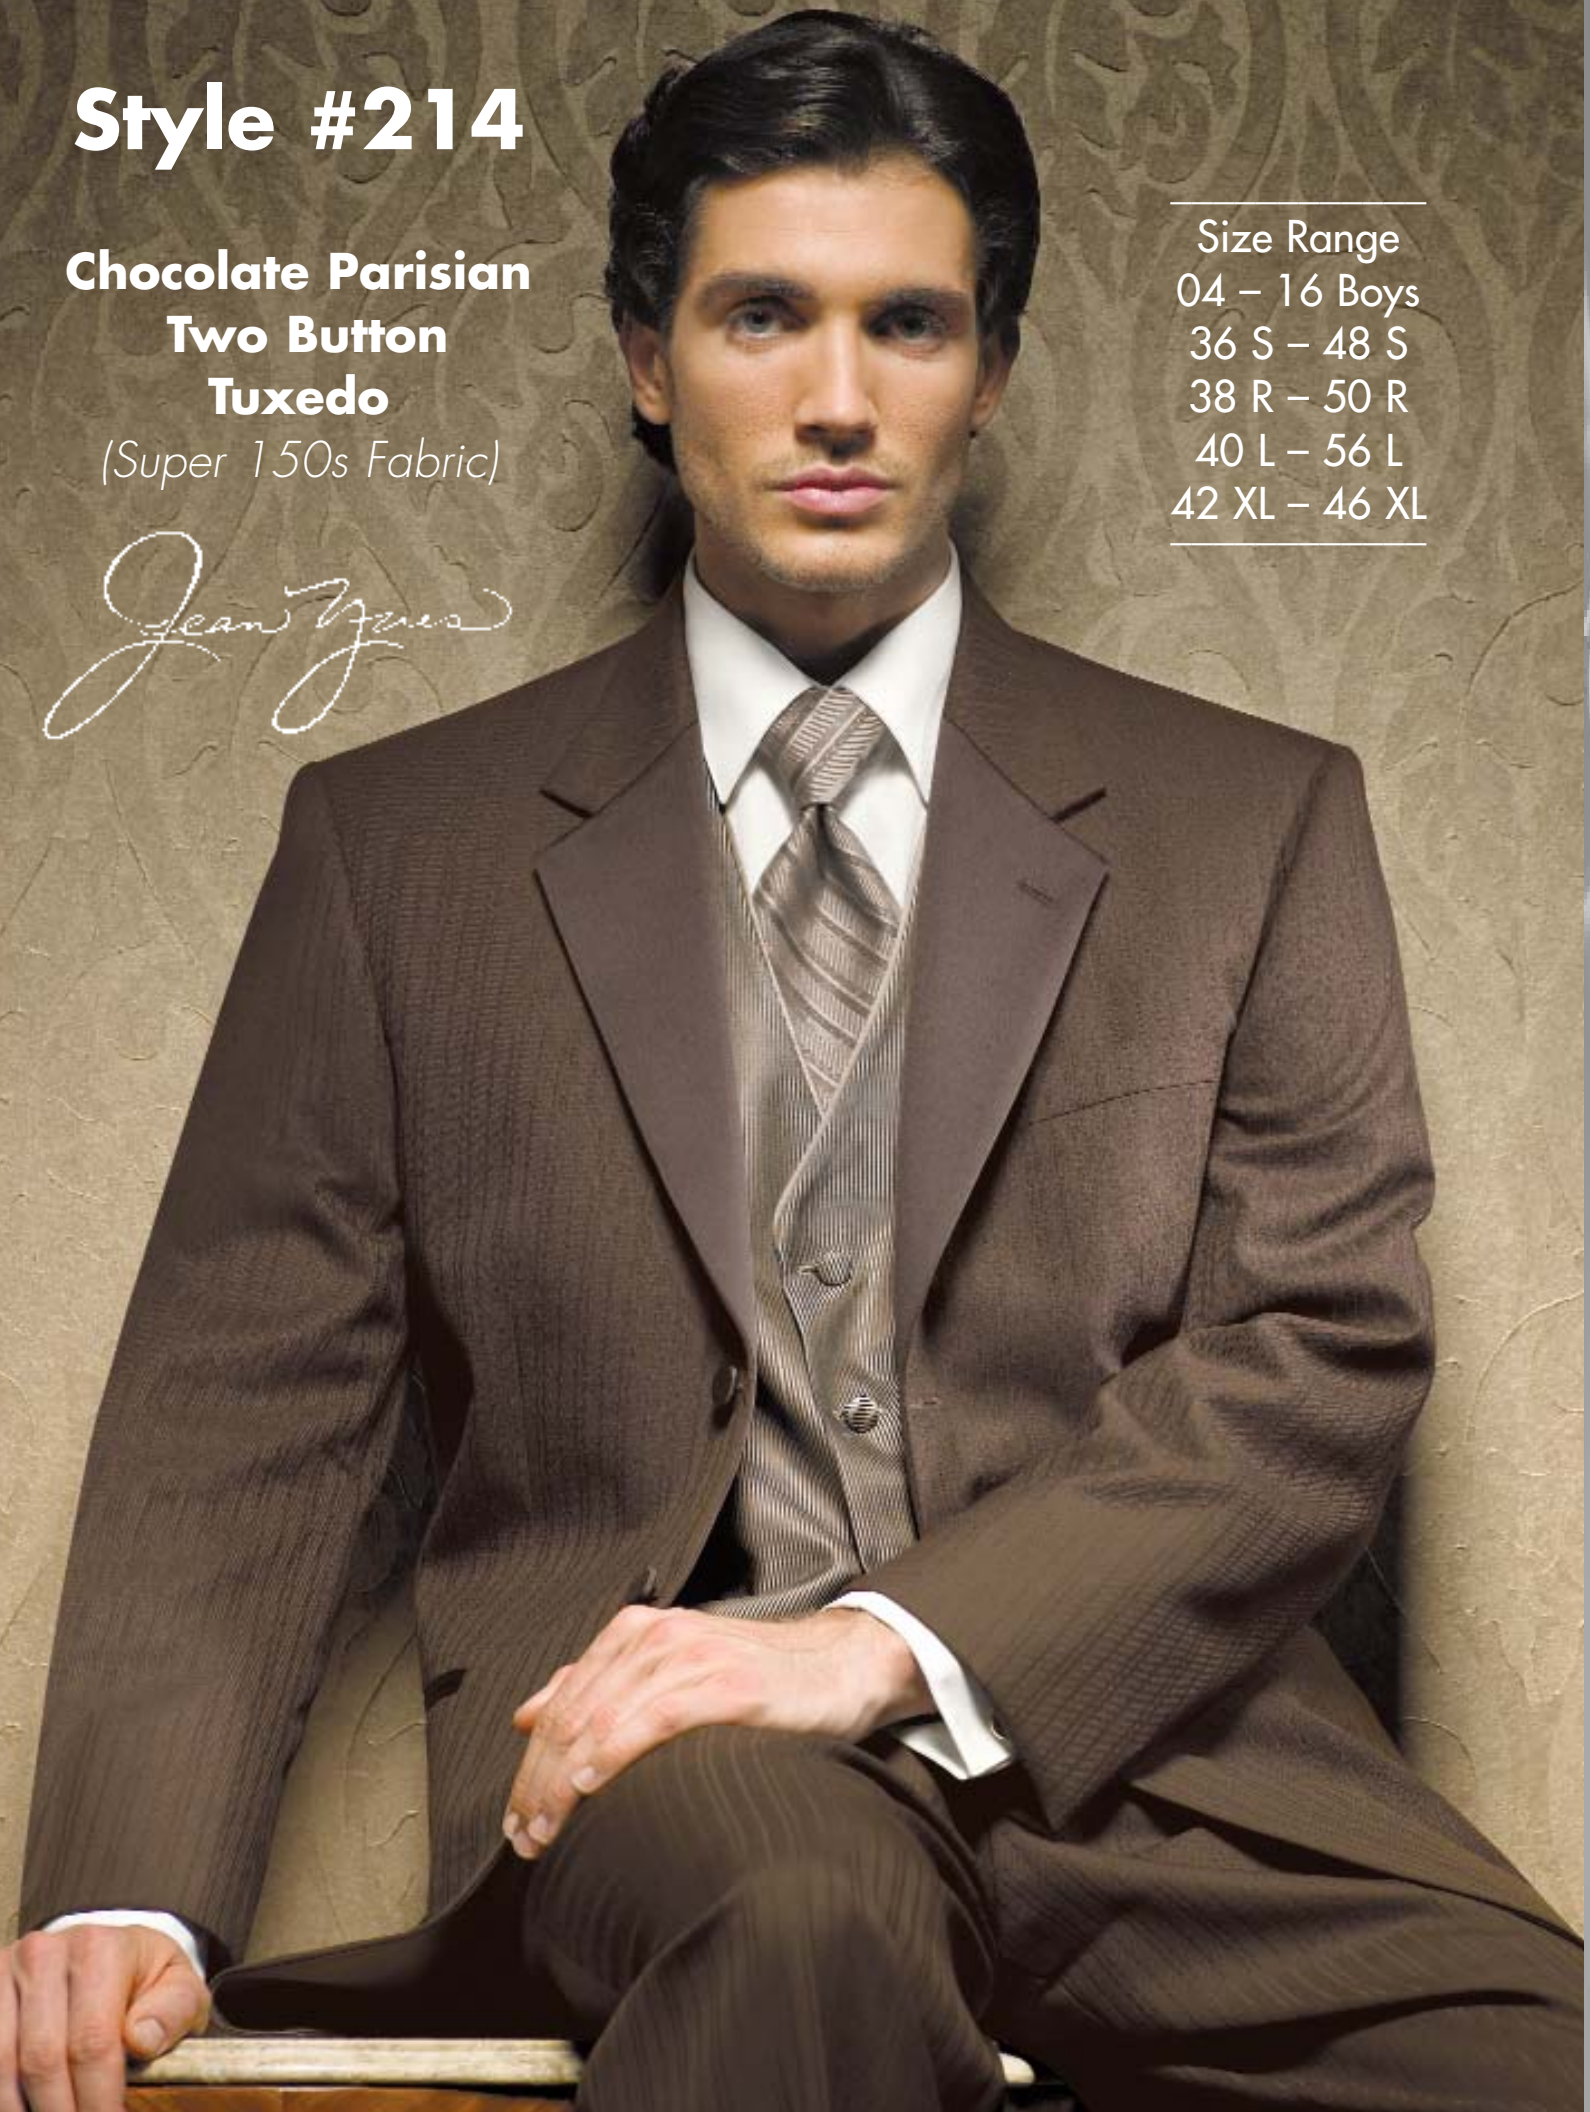

Style #214

Chocolate Parisian Two Button Tuxedo

(Super 150s Fabric)

Jean Yves

Size Range
04 – 16 Boys
36 S – 48 S
38 R – 50 R
40 L – 56 L
42 XL – 46 XL

Silver Collection

Style #212

**White Two Button
Notch Tuxedo**